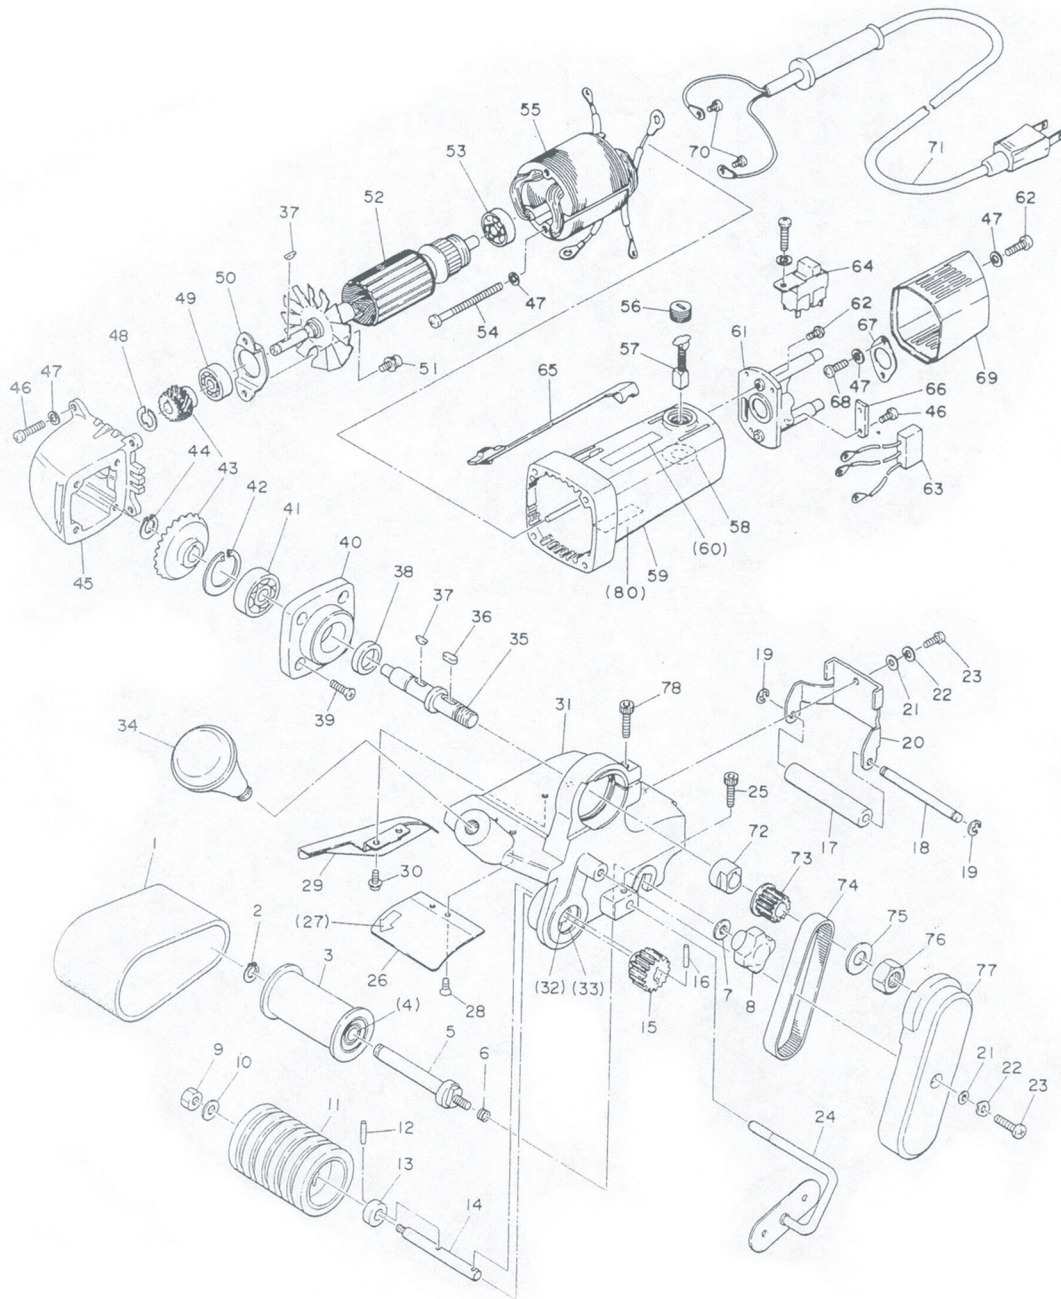

HAIRLINER EHL-60 ASSEMBLY AND PARTS LIST

The Part Numbers with () are included in the Ass'y parts written above them.

No.	Part No.	Part Name	Q'ty	Price
1	TQ01665	Finishing Belt AM (#200)	1	
2	TQ01646	Retaining Ring STW-8	1	
3	TB04585	Idle Pulley Sub Ass'y	1 set	
4	(TQ01685)	Ball Bearing 608VV	2	
5	TQ01645	Idle Shaft	1	
6	TQ01647	Spring 0.5 X 7.1 X 4	1	
7	TQ01598	Washer 6.3 X 24 X 3.2	1	
8	TQ01648	Knob	1	
9	TP01924	Hex. Nut M6	1	
10	TP00092	Plain Washer M6	1	
11	TB02372	Drive Pulley Ass'y	1 set	
12	TP15729	Spring Pin 3 X 14	1	
13	TQ01653	Spacer 8 X 16 X 4	1	
14	TQ01640	Drive Shaft	1	
15	TQ03073	Belt Pulley 32	1	
16	TP11958	Parallel Pin 7A3 X 12	1	
17	TQ01670	Roller	1	
18	TQ01650	Roller Shaft	1	
19	TQ01651	E-Ring ETW-5	2	
20	TQ01649	Roller Bracket	1	
21	TP00144	Plain Washer M4	2	
22	TP04075	Washer M4	2	
23	TP02638	+ Screw 4 X 12	2	
24	TQ01659	Guide	1	
25	TP00200	Hex. Bolt 5x8	1	
26	TB01183	Front Cover Ass'y	1 set	
27	(TP12437)	Direction Label	1	
28	TP05712	+ Screw 4 X 6	2	
29	TQ01657	Side Cover	1	
30	TQ01154	+ Pan Head Screw 4 X 8	2	
31	TB02368	Housing Sub Ass'y	1 set	
32	(TQ01685)	Ball Bearing 608VV	2	
33	(TP04684)	Retaining Ring C-22	1	
34	TA93017	Knob Ass'y	1 set	
35	TQ00827	Spindle	1	
36	TQ01370	Sunk Key 4x4x18 Round End	2	
37	TP03755	Woodruff Key 2.5 X 10	1	
38	TP16195	Dust Seal	1	
39	TP02750	+ Screw 4 X 12	4	